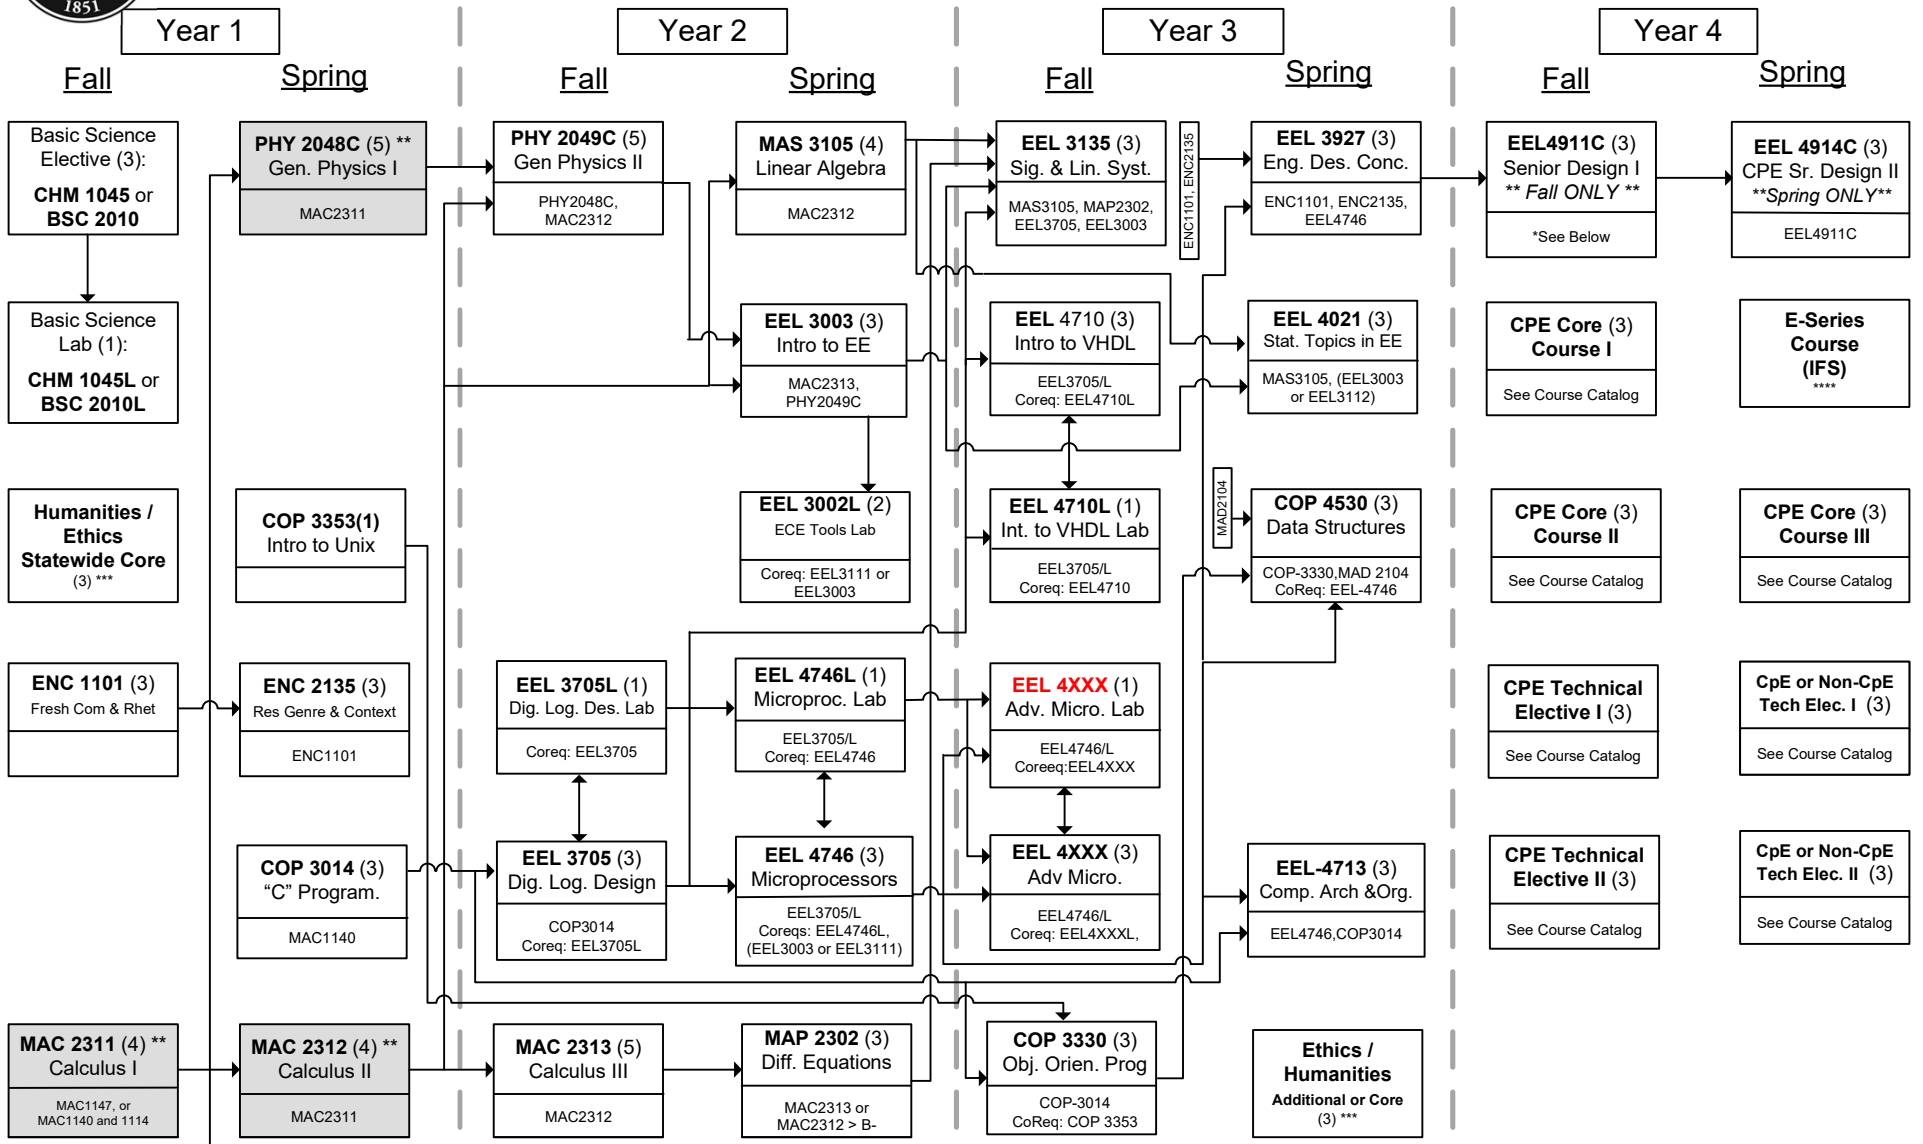

FSU Computer Engineering Fall 2020 and Later

- * EEL 4911C Prerequisites: EEL 3135, EEL 3927
Co-requisite: **EEL 4XXX** (it is recommended that this be taken as a prerequisite)
- ** The shaded courses are pre-engineering courses and must be completed before a student can transfer into Computer Engineering. EGN 1004L also required for students entering as freshmen.
- *** Refer to the "FSU Liberal Studies Requirements for ECE Students" for detailed requirements and course lists. Students must take POS 1041 or AMH 2020 to satisfy Civic Literacy requirement.