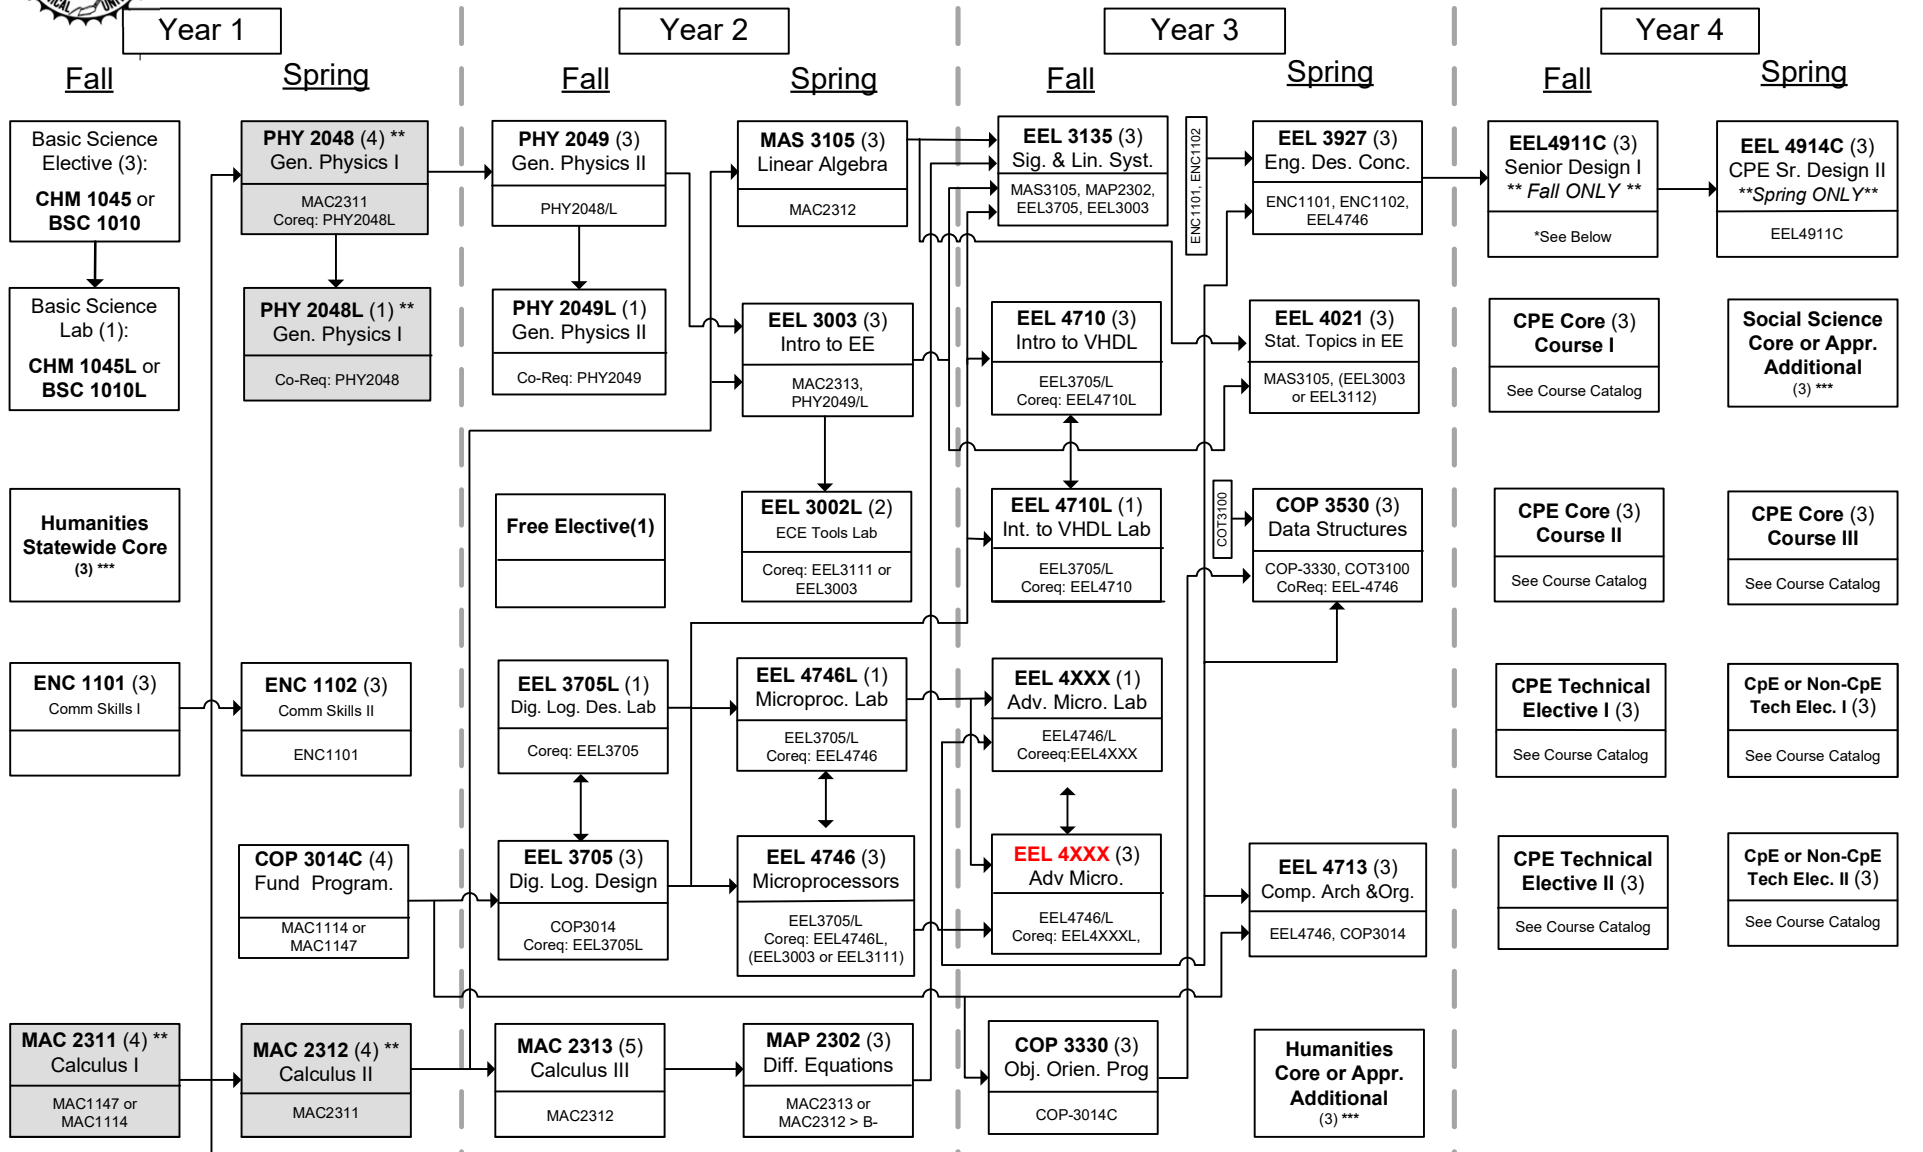

FAMU Computer Engineering

Fall 2020 and Later

Summer

AFA2000, AFA3104 or AHM2091(3) ***	Social Science Statewide Core (3) ***	COT 3100 (3) Discrete Struct MAC-2311
--	---	---

Legend & Notes

<i>From Prerequisite Course</i> (from left)	Course
<i>From Co-requisite Course</i> (from top or bottom)	Prerequisites

- * EEL 4911C Prerequisites: EEL 3135, EEL 3927
Co-requisite: **EEL 4XXX** (it is recommended that this be taken as a prerequisite)
- ** The shaded courses are pre-engineering courses and must be completed before a student can transfer into Computer Engineering. EGN 1004L also required for students entering as freshmen.
- *** Refer to the "FAMU General Education Requirements for ECE Students" for detailed requirements and course lists. Students must take POS 1041 or AMH 2020 to satisfy Civic Literacy requirement.