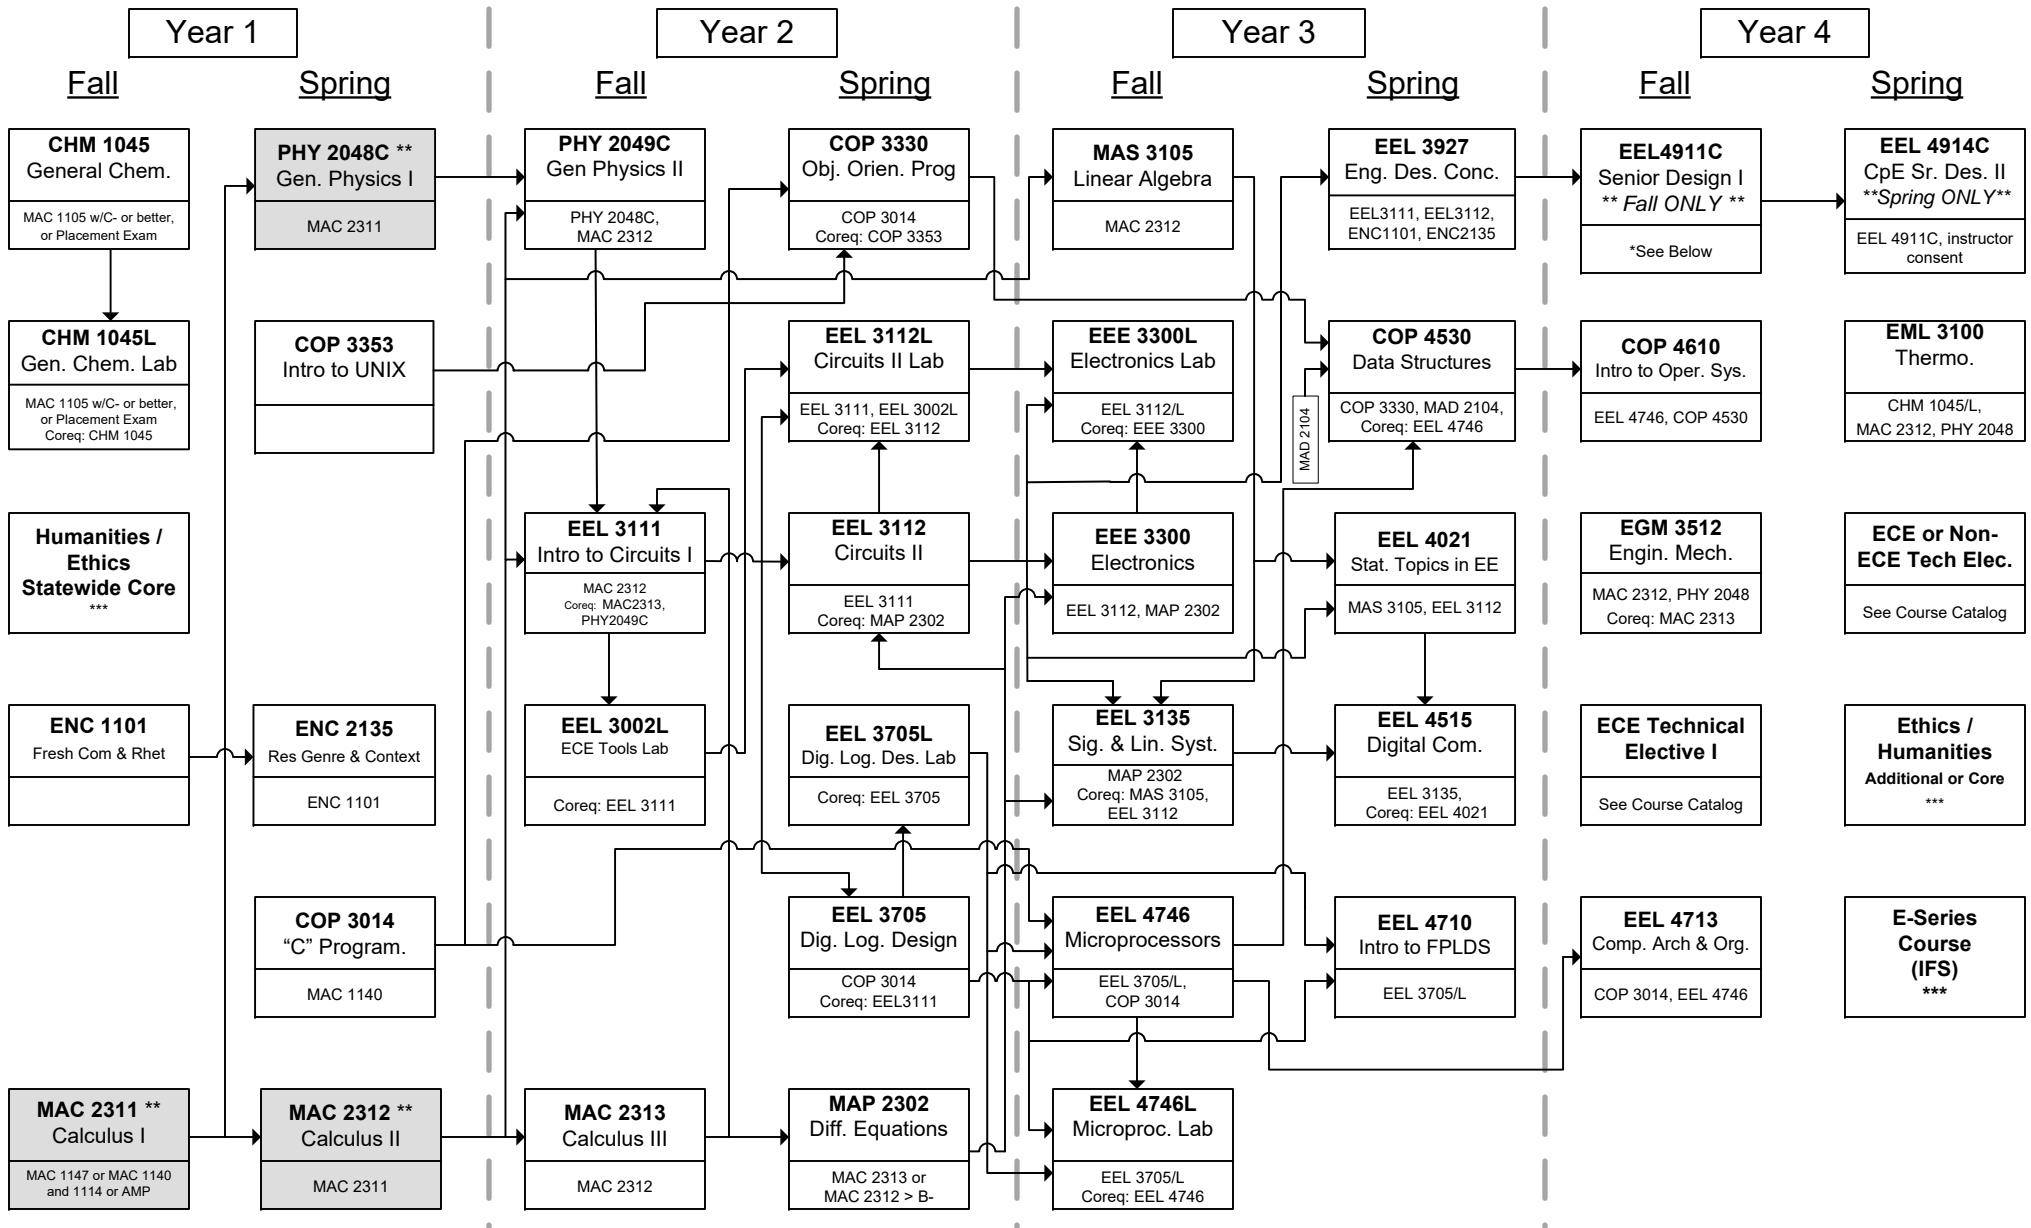

FSU Computer Engineering Fall 2018 and Later

Summer

Soc Sci / History Statewide Core ***	History / Soc Science Additional or Core ***	MAD 2104 Discrete Math. MAC 1140
------------------------------------------------	--------------------------------------------------------	-----------------------------------------------

Legend & Notes

* EEL 4911C Prereq: EEL 3111, EEL 3112, EEE 3300, EEL 3705, EEL 3927, EEL 4710, EEL 4746, and COP 4530. Up to two of the prerequisites may be taken as co-requisites.

** The shaded courses are pre-engineering courses and must be completed before a student can transfer into Computer Engineering. EGN 1004L also required for students entering as freshmen.