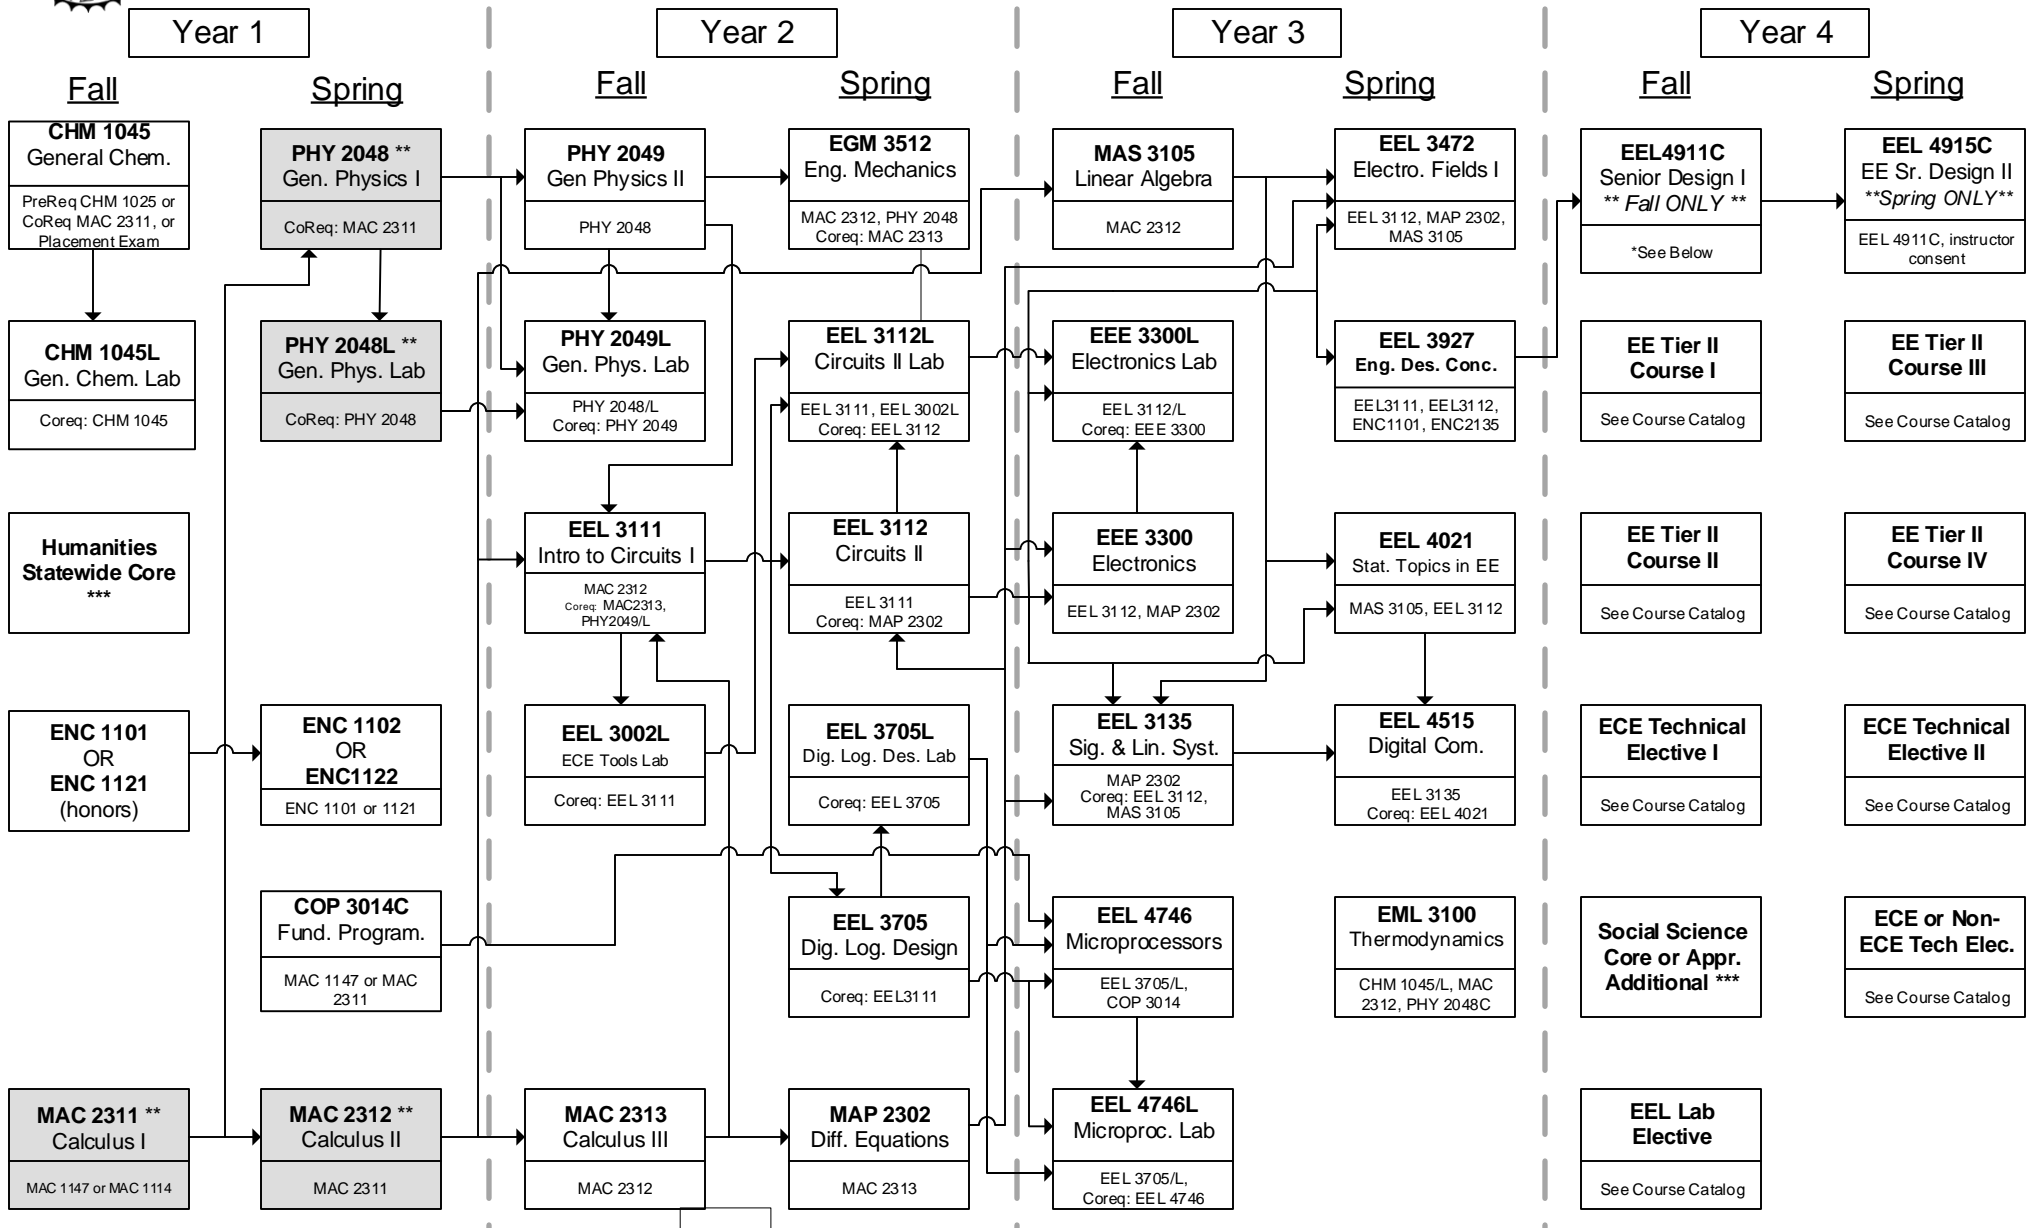

FAMU Electrical Engineering

Fall 2018 and Later

Legend & Notes

AFA 2000, AFA 3104, or AMH 2091 ***	Social Science Statewide Core ***	Humanities Core or Appr. Additional ***
--	--	--

* EEL 4911C Prereq: EEL 3111, EEL 3112, EEL 3135, EEE 3300, EEL 3705, EEL 3927, and at least 3 out of the following 4 courses: EEL 3472, EEL 4515, EEL 4021, EEL 4746. Up to two of the prerequisites may be taken as co-requisites.

** The shaded courses are pre-engineering courses and must be completed before a student can transfer into Electrical Engineering. EGN 1004L also required for students entering as freshmen.

*** Refer to the "FAMU General Education Requirements for COE Students" for detailed requirements and course lists. Students must take POS 2041 or AMH 2020 to satisfy Civic Literacy requirement.