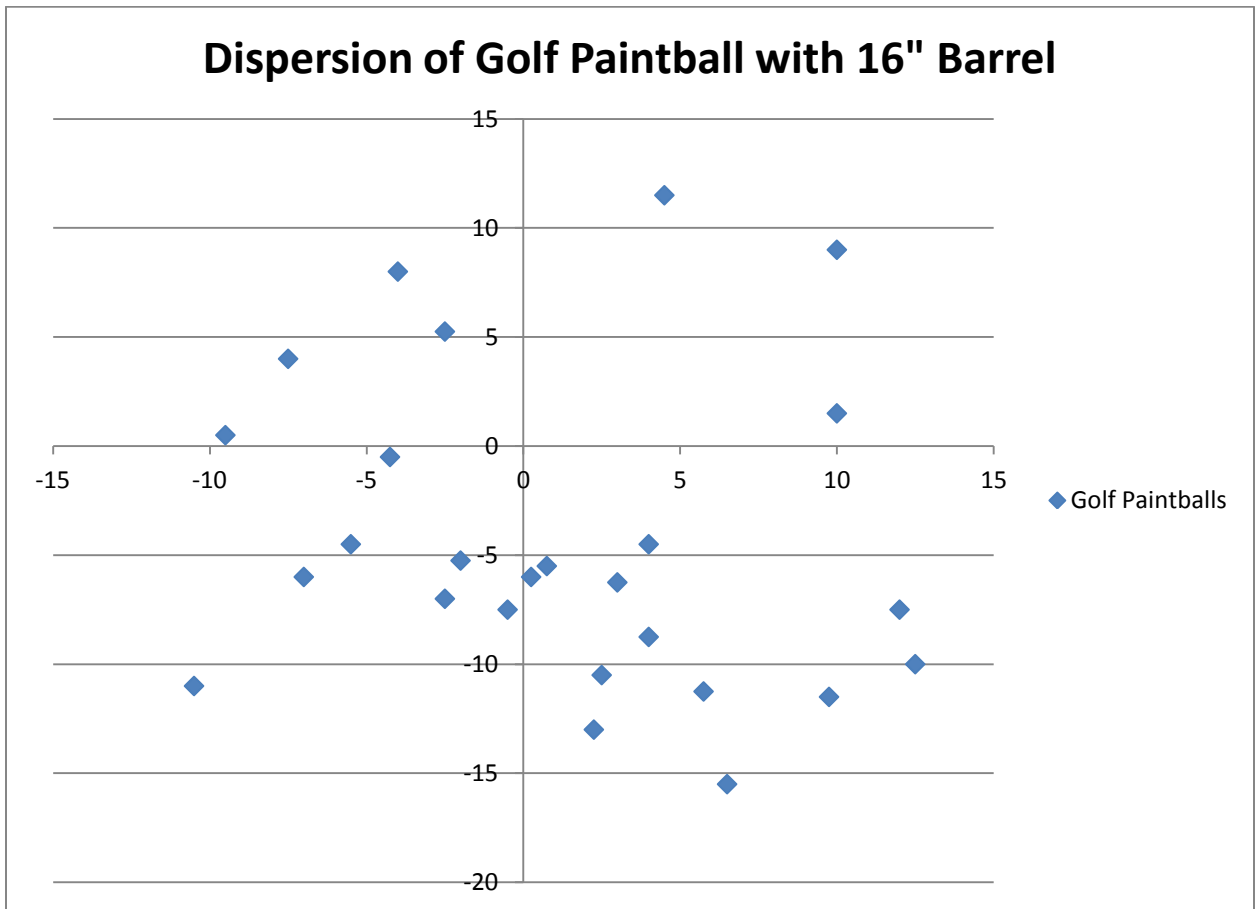

miss	miss			
											miss	miss			
											miss	miss			
											miss	miss			
											miss	miss			
											miss	miss