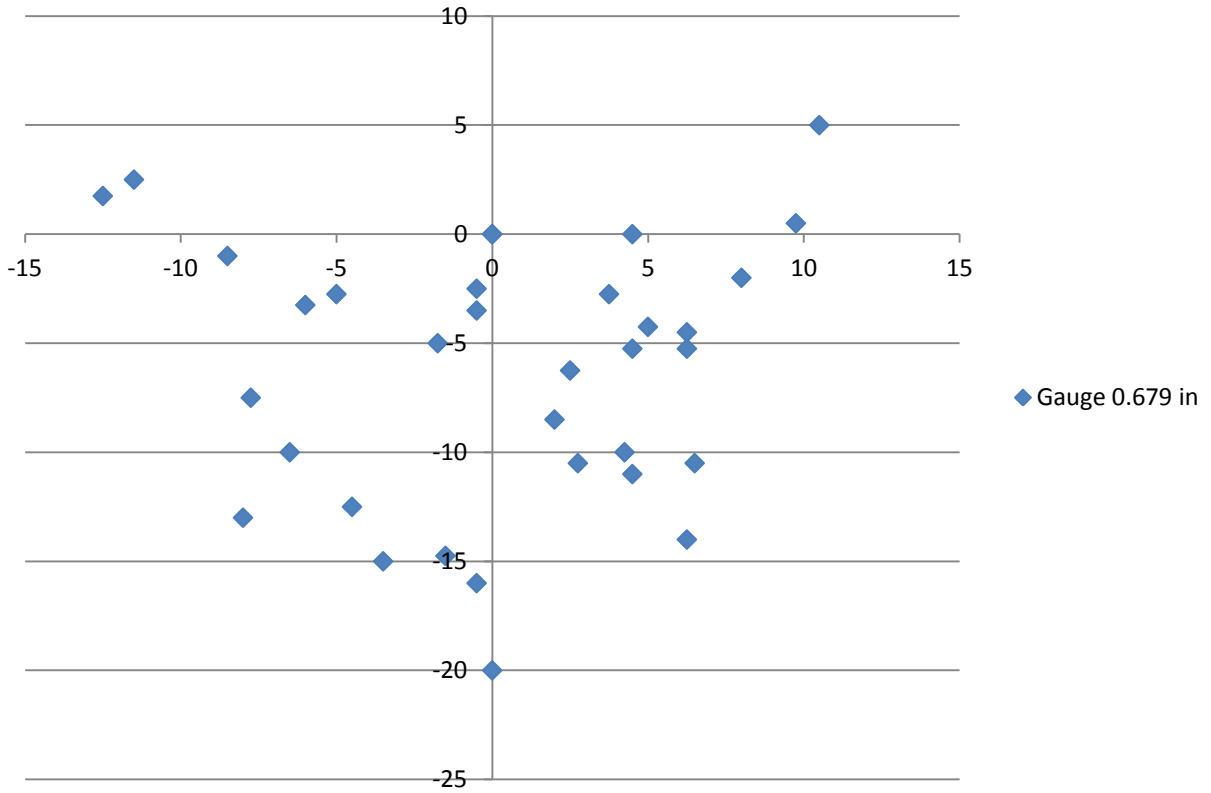

Dispersion of Evil Paintball with 16 in barrel